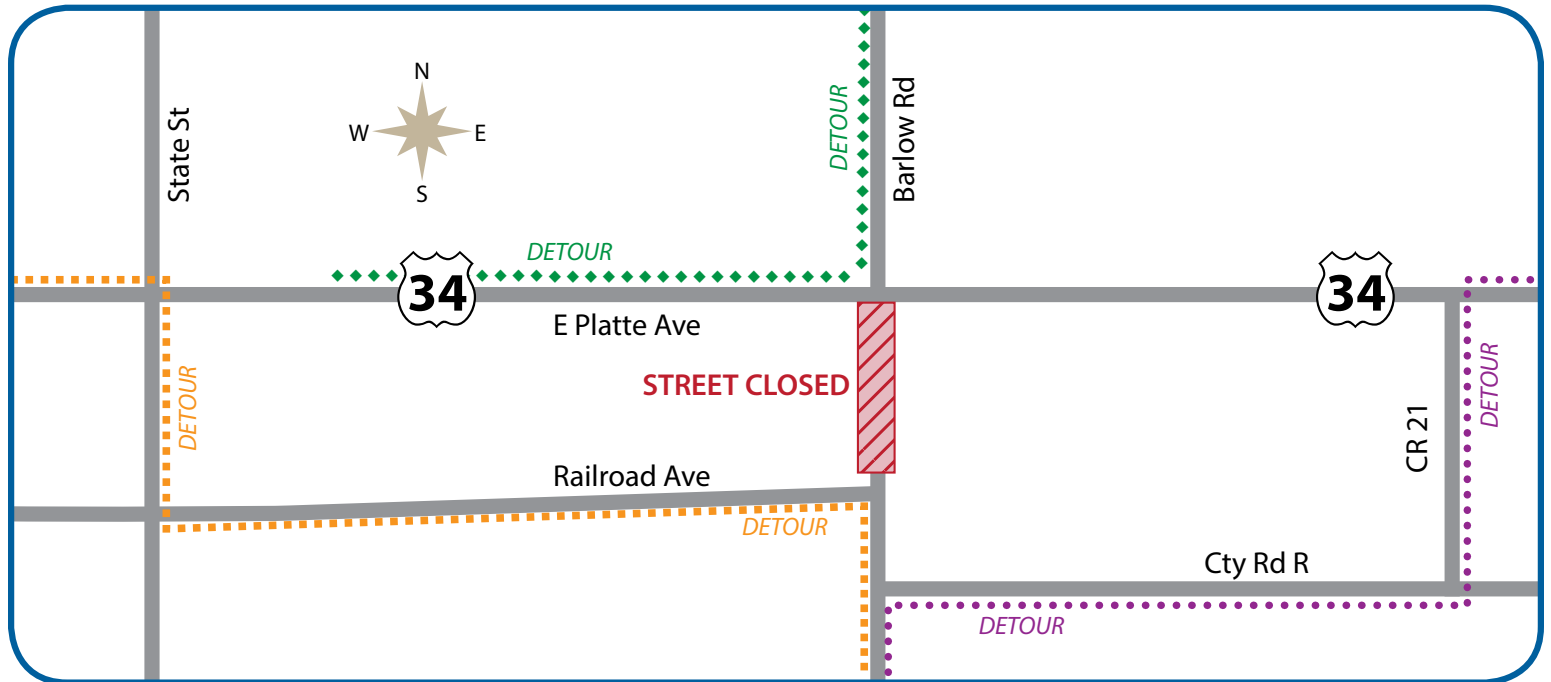

## BARLOW ROAD CLOSURE

Email: [US34FtMorgan@PublicInfoTeam.com](mailto:US34FtMorgan@PublicInfoTeam.com)

Phone: 970-427-4227

April 2017